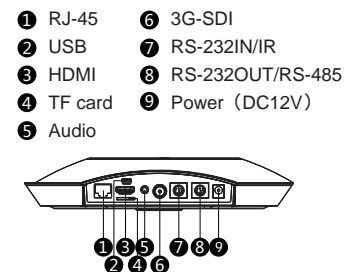

Appearance