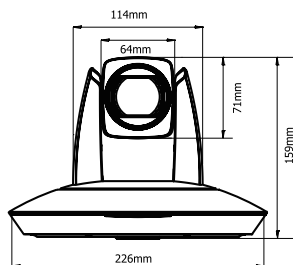

Appearance