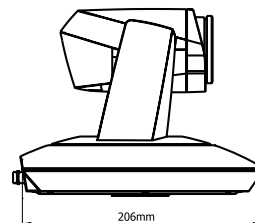

Appearance